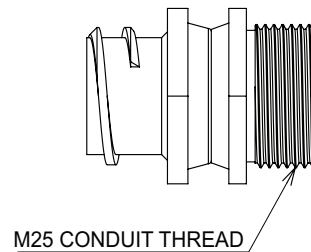

PRODUCT CODE: FCSG25N
FLEXIBLE CONDUIT ADAPTOR

DESCRIPTION

25mm Swivel Flexible Metal Conduit Adaptor

FINISH

Nickel Plated

MATERIAL

Brass

PACKAGING

Packed in qty 10

ADDITIONAL NOTES

IP54 Rated
For use with metal and PVC coated metal conduit

 Values are nominal and with a general tolerance $\pm 5\%$ unless otherwise specified